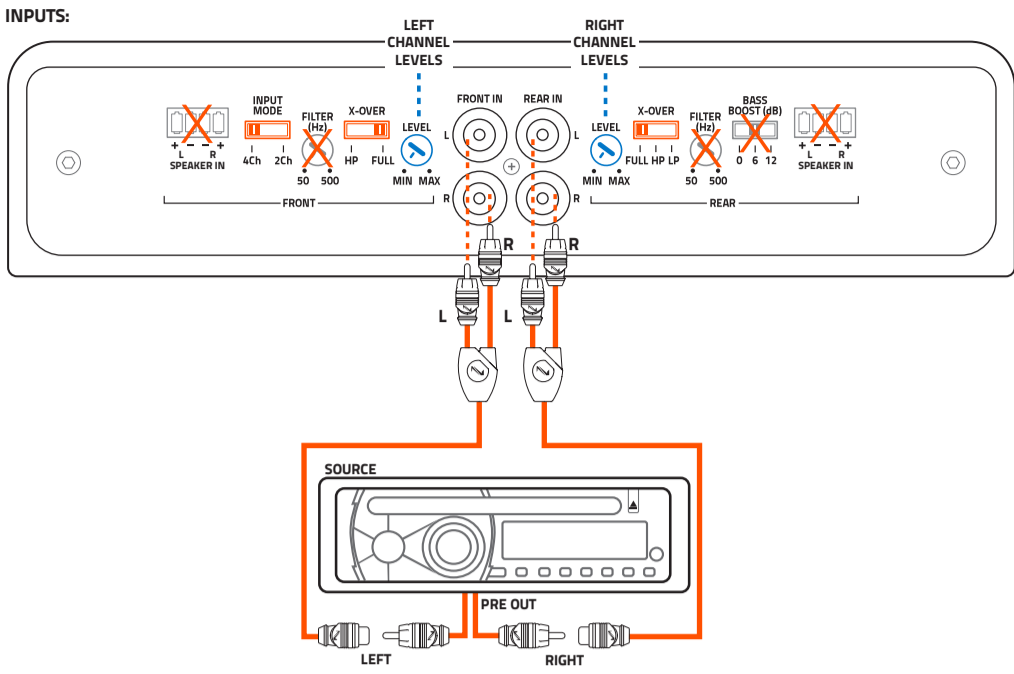

## 2 CH: HIGH POWER 2 WAY PASSIVE SYSTEM

X Not AVAILABLE    ○ Set-up CONTROLS    ● Adjustment CONTROLS

## 3 CH: 2 WAY PASSIVE + SUBWOOFER

X Not AVAILABLE    ○ Set-up CONTROLS    ● Adjustment CONTROLS

## 4 CH: FRONT + REAR

\* Coaxial speaker

X Not AVAILABLE    ○ Set-up CONTROLS    ● Adjustment CONTROLS

## 4 CH: 2 WAY ACTIVE SYSTEM

X Not AVAILABLE    ○ Set-up CONTROLS    ● Adjustment CONTROLS