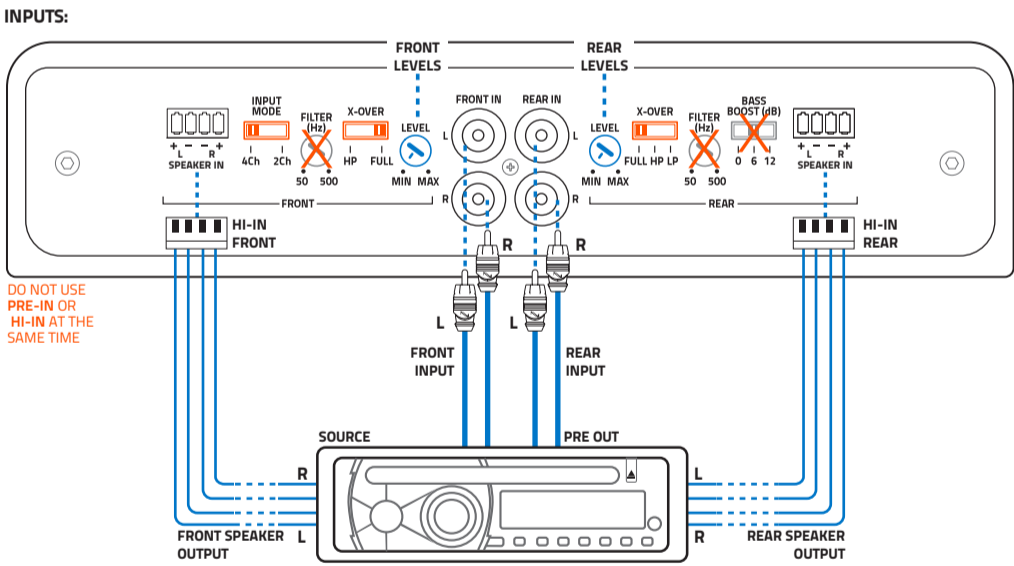

## 2 CH: HIGH POWER 2 WAY PASSIVE SYSTEM

X Not AVAILABLE    ○ Set-up CONTROLS    ● Adjustment CONTROLS

## 3 CH: 2 WAY PASSIVE + SUBWOOFER

X Not AVAILABLE    ○ Set-up CONTROLS    ● Adjustment CONTROLS

## 4 CH: FRONT + REAR

\* Coaxial speaker

X Not AVAILABLE    ○ Set-up CONTROLS    ● Adjustment CONTROLS

## 4 CH: 2 WAY ACTIVE SYSTEM

X Not AVAILABLE    ○ Set-up CONTROLS    ● Adjustment CONTROLS