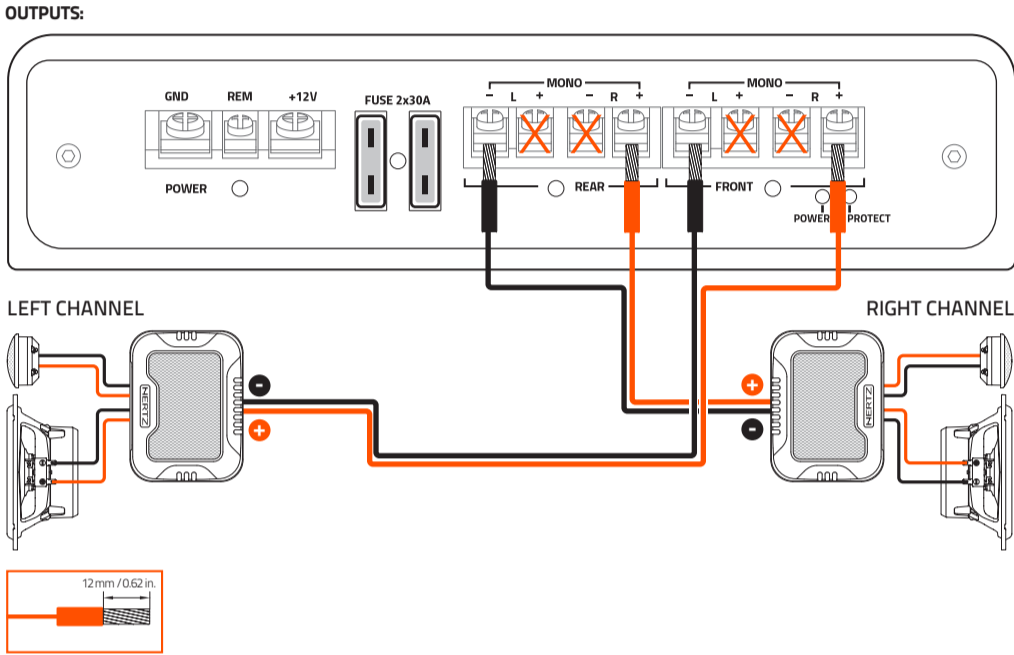

## 2 CH: HIGH POWER 2 WAY PASSIVE SYSTEM

X Not AVAILABLE    ○ Set-up CONTROLS    ● Adjustment CONTROLS

## 3 CH: 2 WAY PASSIVE + SUBWOOFER

X Not AVAILABLE    ○ Set-up CONTROLS    ● Adjustment CONTROLS

## 4 CH: FRONT + REAR

\* Coaxial speaker

X Not AVAILABLE    ○ Set-up CONTROLS    ● Adjustment CONTROLS

## 4 CH: 2 WAY ACTIVE SYSTEM

X Not AVAILABLE    ○ Set-up CONTROLS    ● Adjustment CONTROLS