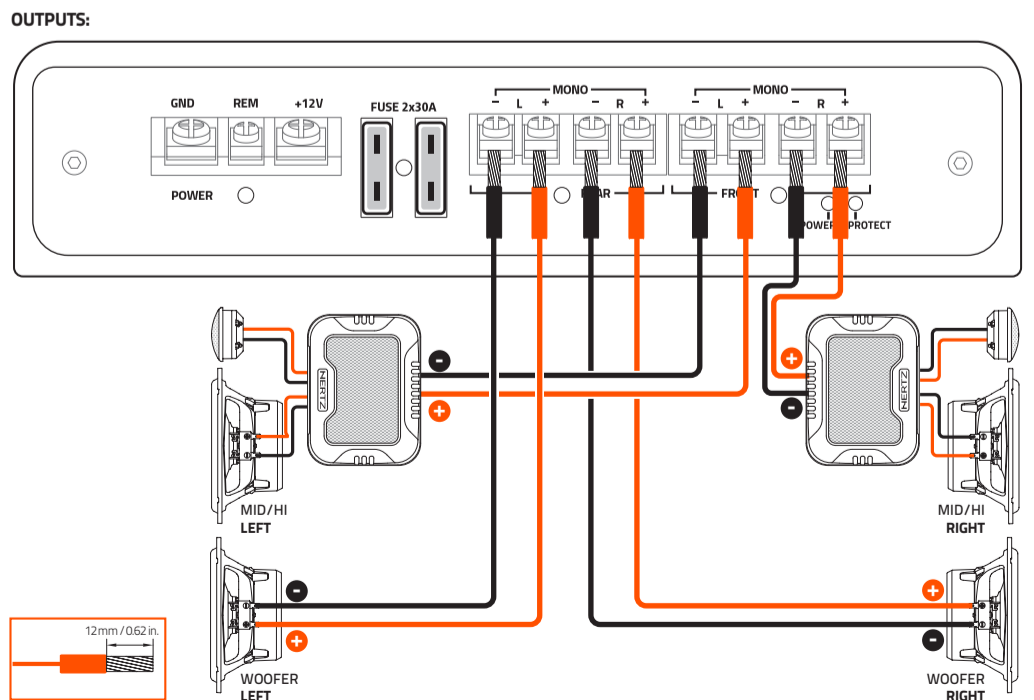

## 2 CH: HIGH POWER 2 WAY PASSIVE SYSTEM

X Not AVAILABLE    ○ Set-up CONTROLS    ● Adjustment CONTROLS

## 3 CH: 2 WAY PASSIVE + SUBWOOFER

X Not AVAILABLE    ○ Set-up CONTROLS    ● Adjustment CONTROLS

## 4 CH: FRONT + REAR

\* Coaxial speaker

X Not AVAILABLE    ○ Set-up CONTROLS    ● Adjustment CONTROLS

## 4 CH: 2 WAY ACTIVE SYSTEM

X Not AVAILABLE    ○ Set-up CONTROLS    ● Adjustment CONTROLS