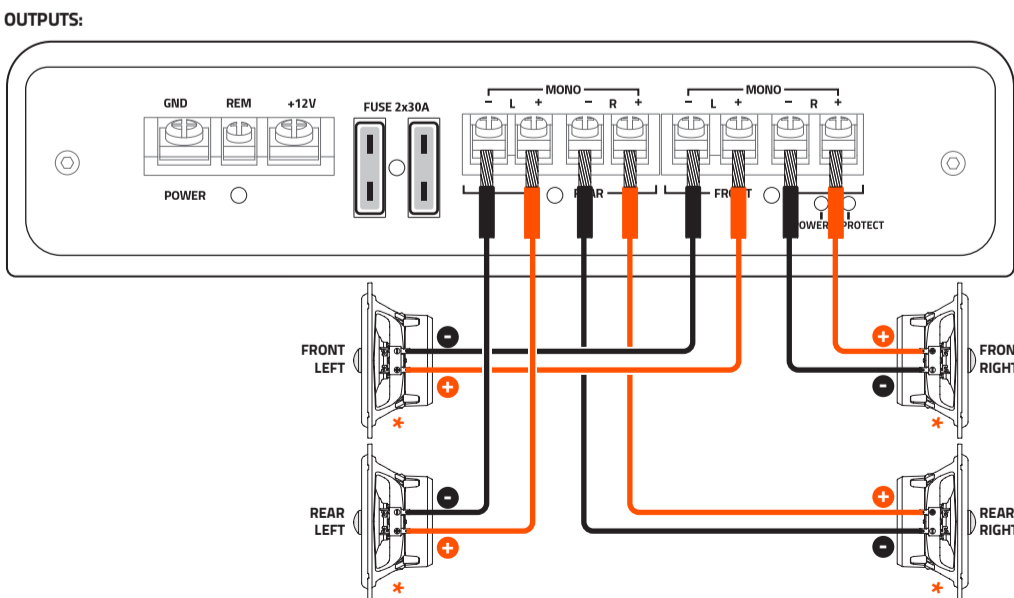

## 2 CH: HIGH POWER 2 WAY PASSIVE SYSTEM

X Not AVAILABLE    ○ Set-up CONTROLS    ● Adjustment CONTROLS

## 3 CH: 2 WAY PASSIVE + SUBWOOFER

X Not AVAILABLE    ○ Set-up CONTROLS    ● Adjustment CONTROLS

## 4 CH: FRONT + REAR

\* Coaxial speaker

X Not AVAILABLE    ○ Set-up CONTROLS    ● Adjustment CONTROLS

## 4 CH: 2 WAY ACTIVE SYSTEM

X Not AVAILABLE    ○ Set-up CONTROLS    ● Adjustment CONTROLS