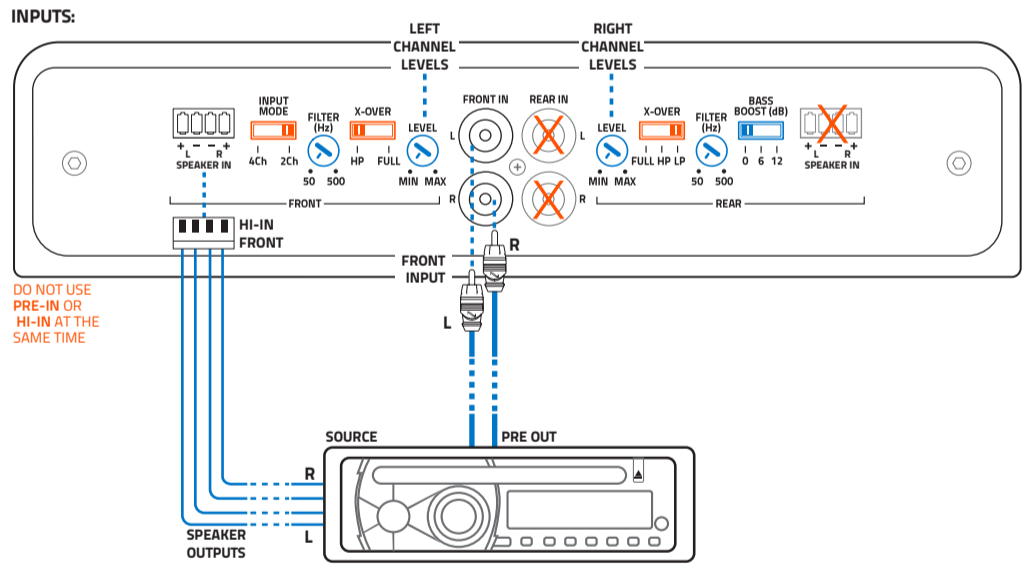

## 2 CH: HIGH POWER 2 WAY PASSIVE SYSTEM

X Not AVAILABLE    ○ Set-up CONTROLS    ● Adjustment CONTROLS

## 3 CH: 2 WAY PASSIVE + SUBWOOFER

X Not AVAILABLE    ○ Set-up CONTROLS    ● Adjustment CONTROLS

## 4 CH: FRONT + REAR

\* Coaxial speaker

X Not AVAILABLE    ○ Set-up CONTROLS    ● Adjustment CONTROLS

## 4 CH: 2 WAY ACTIVE SYSTEM

X Not AVAILABLE    ○ Set-up CONTROLS    ● Adjustment CONTROLS