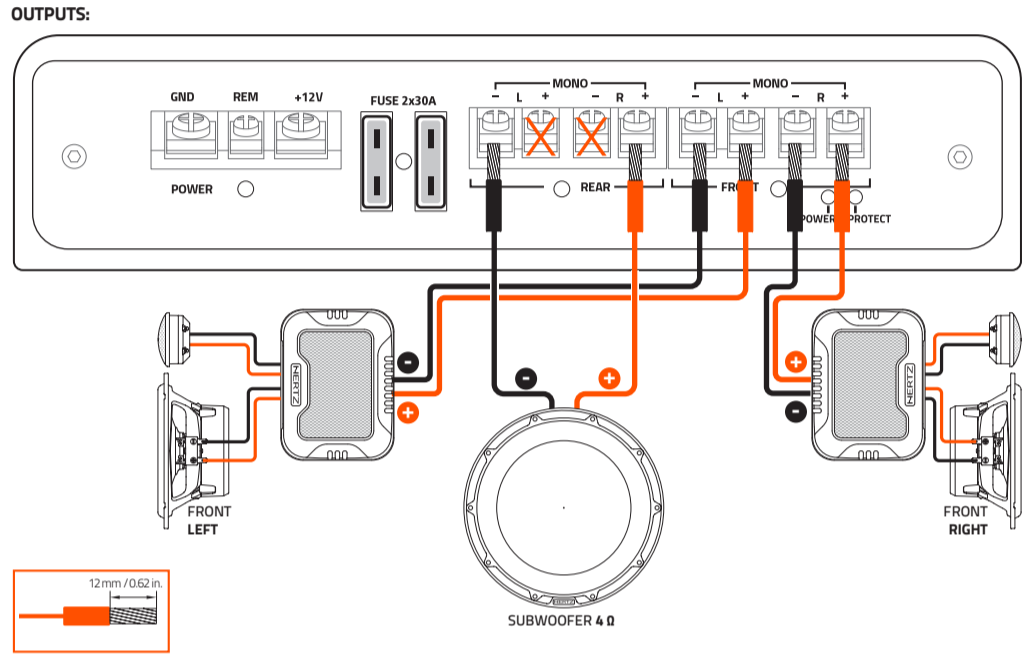

## 2 CH: HIGH POWER 2 WAY PASSIVE SYSTEM

X Not AVAILABLE    ○ Set-up CONTROLS    ● Adjustment CONTROLS

## 3 CH: 2 WAY PASSIVE + SUBWOOFER

X Not AVAILABLE    ○ Set-up CONTROLS    ● Adjustment CONTROLS

## 4 CH: FRONT + REAR

\* Coaxial speaker

X Not AVAILABLE    ○ Set-up CONTROLS    ● Adjustment CONTROLS

## 4 CH: 2 WAY ACTIVE SYSTEM

X Not AVAILABLE    ○ Set-up CONTROLS    ● Adjustment CONTROLS