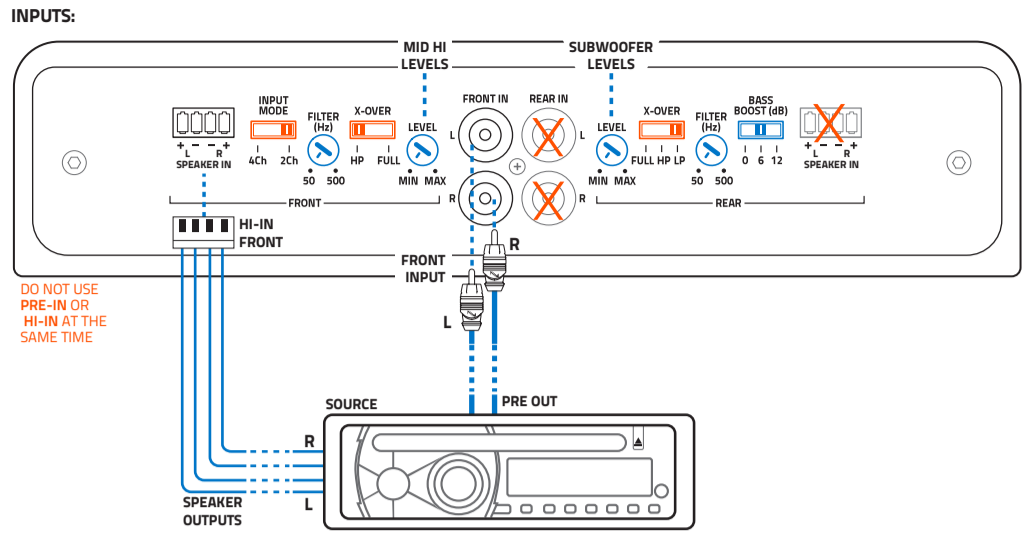

## 2 CH: HIGH POWER 2 WAY PASSIVE SYSTEM

X Not AVAILABLE    ○ Set-up CONTROLS    ● Adjustment CONTROLS

## 3 CH: 2 WAY PASSIVE + SUBWOOFER

X Not AVAILABLE    ○ Set-up CONTROLS    ● Adjustment CONTROLS

## 4 CH: FRONT + REAR

\* Coaxial speaker

X Not AVAILABLE    ○ Set-up CONTROLS    ● Adjustment CONTROLS

## 4 CH: 2 WAY ACTIVE SYSTEM

X Not AVAILABLE    ○ Set-up CONTROLS    ● Adjustment CONTROLS